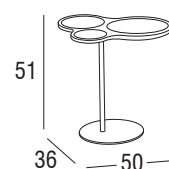

Design: **Santiago Sevillano**  
Product: **Sidetable**  
Sizes: **cm 50x36x51h (19"x14"x20"h)**

### FEATURES

**Frame:** 304 steel base, fibreglass top  
Polyester powder coating.

**Feet:** Polyethylene

**Finishings:** White, Terra

Net weight unit  6

Gross weight  7,5

Units per package 1

Packages sizes  frame cm 54x40x54h